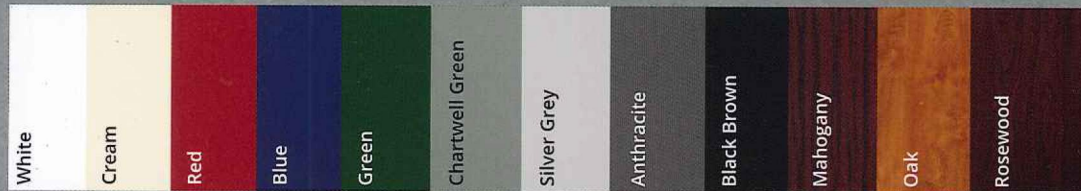

Abbey Half

Manor Half Inverted

inverted moulds

Colourgrain & Woodgrain Options

Accessories

Our wide range of door furniture is available in a choice of white, black, gold and chrome colour options and will beautifully complement and personalise your chosen door.